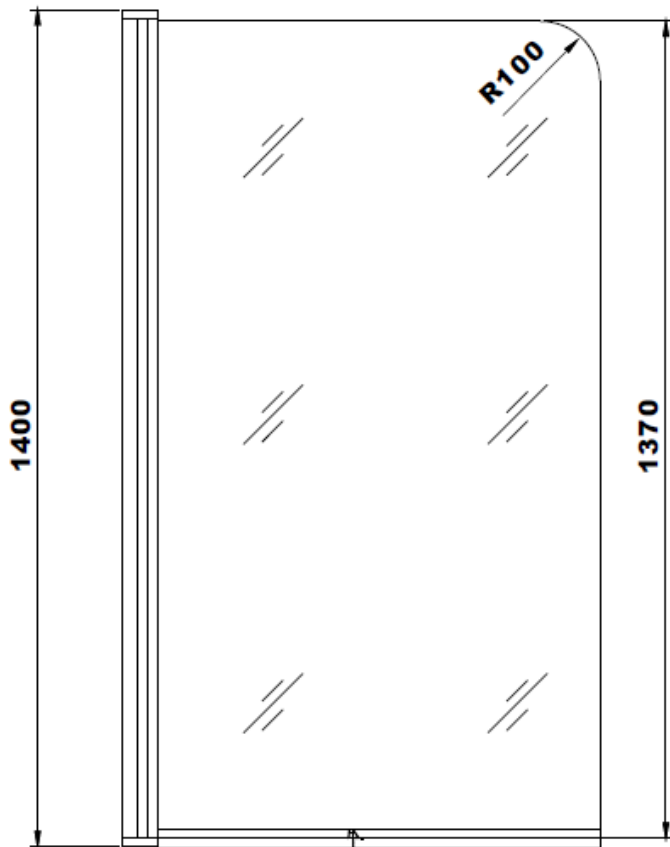

Thank you for ordering a *Bathe Easy* bath.

Cascade 1700x700/ 1500x700

C/w 1 x Front Panel, 1 x End Panel & Twin wastes

In order to process your order, we have created a checklist.

We ask that you complete this form and return it to our offices so that we can process the order for dispatch.

Please confirm the items required by placing an "X" in the boxes below

Note: The baths are handed by the access door position.

Left - handed bath

E0035 – 1700x700 LH

E0037 – 1500x700 LH

Right - handed bath

E0036 – 1700x700 RH

E0038 – 1500x700 RH

Bathe Easy Cascade 1700/ 1500x700 Bath

Optional Extras: Please confirm the items required by placing an "X" in the boxes below

N0021 - Curved Rectangular Shower Screen 1400H

Image for illustration purposes only

Size Available: 1400mm high by 800mm wide

Features:

- Polished Silver Profiles
- 6mm Safety Glass
- 15mm Adjustment for out of true walls
- Pivots at the hinge

Hydrotherapy 12 Jet Air Spa