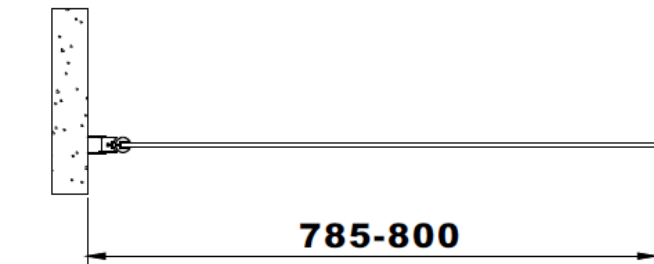

E0036 – 1700x700 RH

E0038 – 1500x700 RH

Bathe Easy Cascade 1700/ 1500x700 Bath

Optional Extras: Please confirm the items required by placing an "X" in the boxes below

N0021 - Curved Rectangular Shower Screen 1400H

Image for illustration purposes only

Size Available: 1400mm high by 800mm wide

Features:

- Polished Silver Profiles
- 6mm Safety Glass
- 15mm Adjustment for out of true walls
- Pivots at the hinge

Hydrotherapy 12 Jet Air Spa